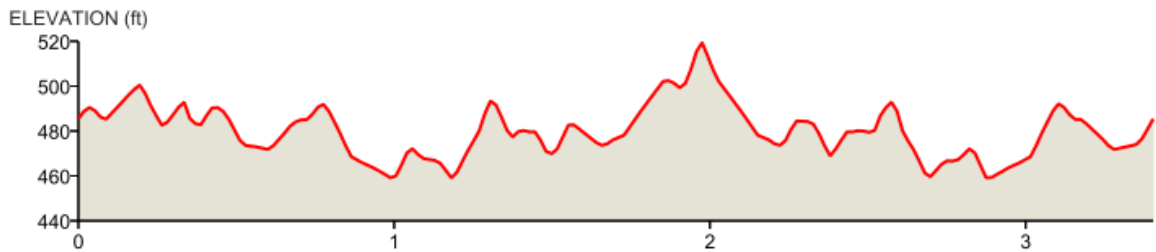

Marathon Relay

Distance: 3.40 mi

Elevation Gain: 92 ft

Elevation Max: 519 ft

Notes

Copyright (c) 2019 MapMyFitness Inc.