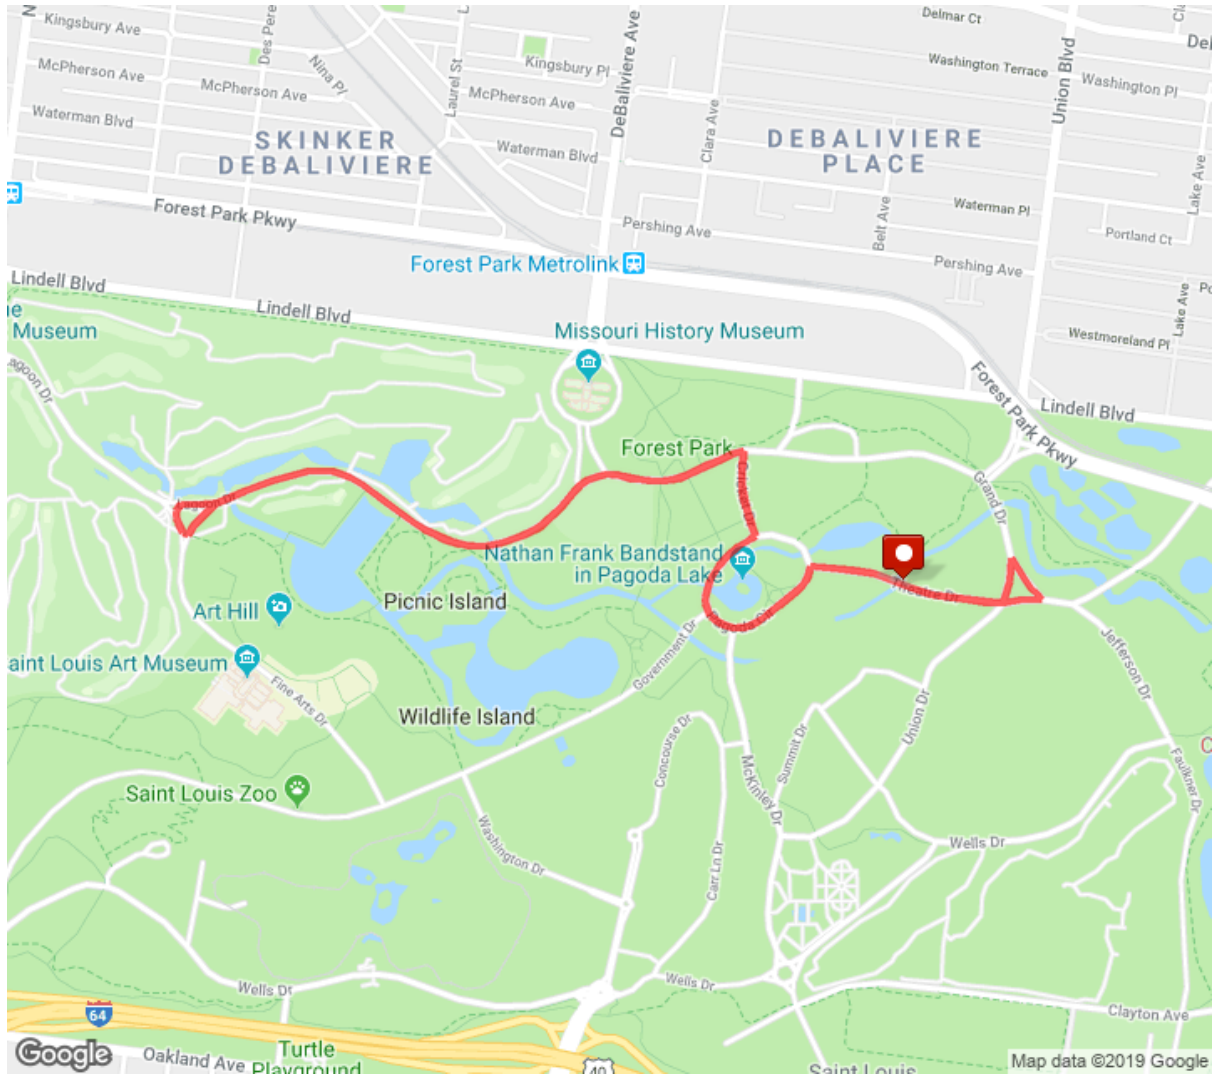

Marathon Relay

Distance: 3.40 mi

Elevation Gain: 92 ft

Elevation Max: 519 ft

Notes

Copyright (c) 2019 MapMyFitness Inc.