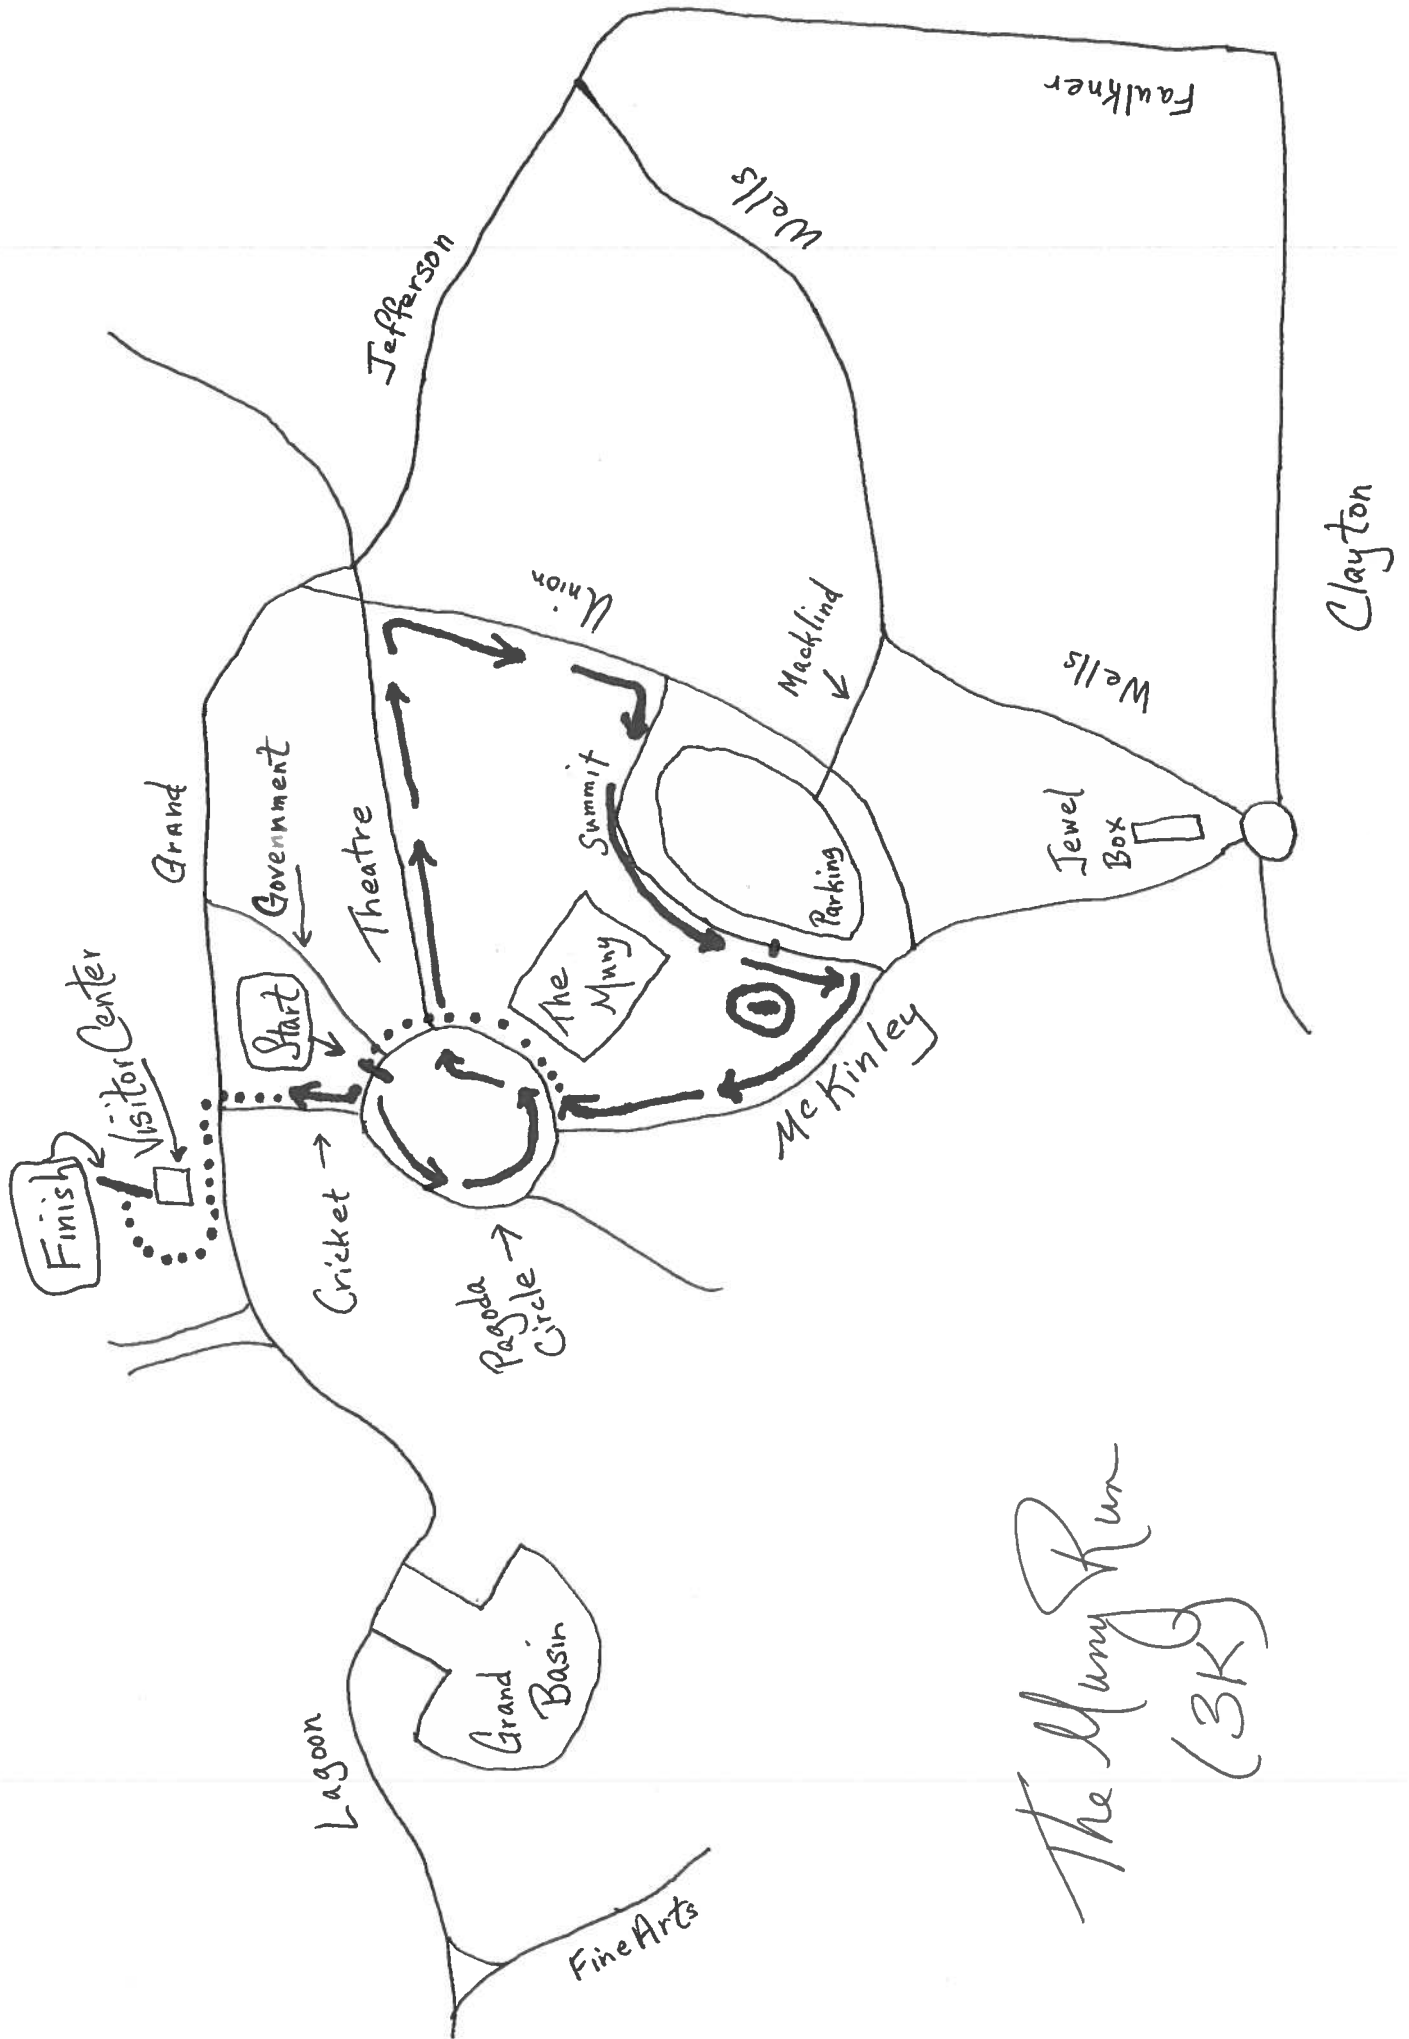

Frostbite Series
Race 1, Short Race
The Muny Run—3K

- Description** The Muny Run allows participants to run around the entire perimeter of the Muny Opera. The race begins on Pagoda Circle near the Government Drive intersection. At the start, run west and counterclockwise around Pagoda including running in front of the Muny. Exit the circle by turning right (east) onto Theatre Drive. Turn right (south) on Union and right (west) onto Summit Drive. Ascend Summit and enter the Upper Muny Parking Lot. Run south on the lot along the back of the Muny and continue on Summit as it intersects McKinley. Turn right (northwest) onto McKinley and follow it back to Pagoda Circle. Go right on Pagoda and run in front of the Muny again. Exit Pagoda by turning right (north) onto Cricket and then turn left (west) onto Grand. Take Grand until you turn right onto the bike path in front of the Visitor Center and follow the path to the finish.
- Start** The 3K begins on Pagoda Circle. Locate light post 5529PC. This is the third light post on Pagoda Circle east of the Cricket intersection. It has a Government Drive sign on it. The starting line is 45' west of light post 5529PC.
- Mile 1** The 1-mile marker is on Summit Drive on the south side of the Muny as it approaches the intersection with McKinley. Locate the fourth light post (unnumbered) on Summit Drive as it intersects McKinley on the Upper Muny Parking Lot. The 1-mile marker is 22' north of the fourth light post.
- Finish** The finish line is on the bike path behind the Visitor Center. It is the first light post on the path north of the Visitor Center.

The Munny Run
(3K)