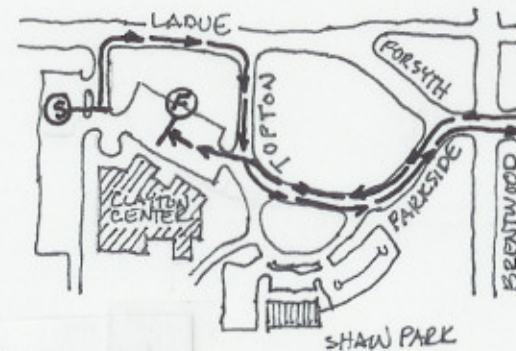

ST. LOUIS HALF-MARATHON COURSE

Start on Clayton Centre Drive, north to Ladue, east on Ladue, south on Topton, east & north on Parkside, east on Forsyth to enter Forest Park at Skinker, east on Lagoon Drive, east on Grand Drive, south on Union Drive, south on Jefferson Drive, south on Faulkner Drive, west on Clayton Road, north on McKinley Drive, east on Union, west on Theatre, counterclockwise around Muni Circle Drive, north on McKinley Drive, east on Clayton Road, north on Faulkner Drive, north on Jefferson Drive, north on Union Drive, west on Grand Drive, west on Lagoon Drive to exit Forest Park at Skinker, west on Forsyth, south & west on Parkside, west on Topton Way, west to finish on Community Center parking lot..

START/FINISH
DETAIL

Saint Louis Track Club